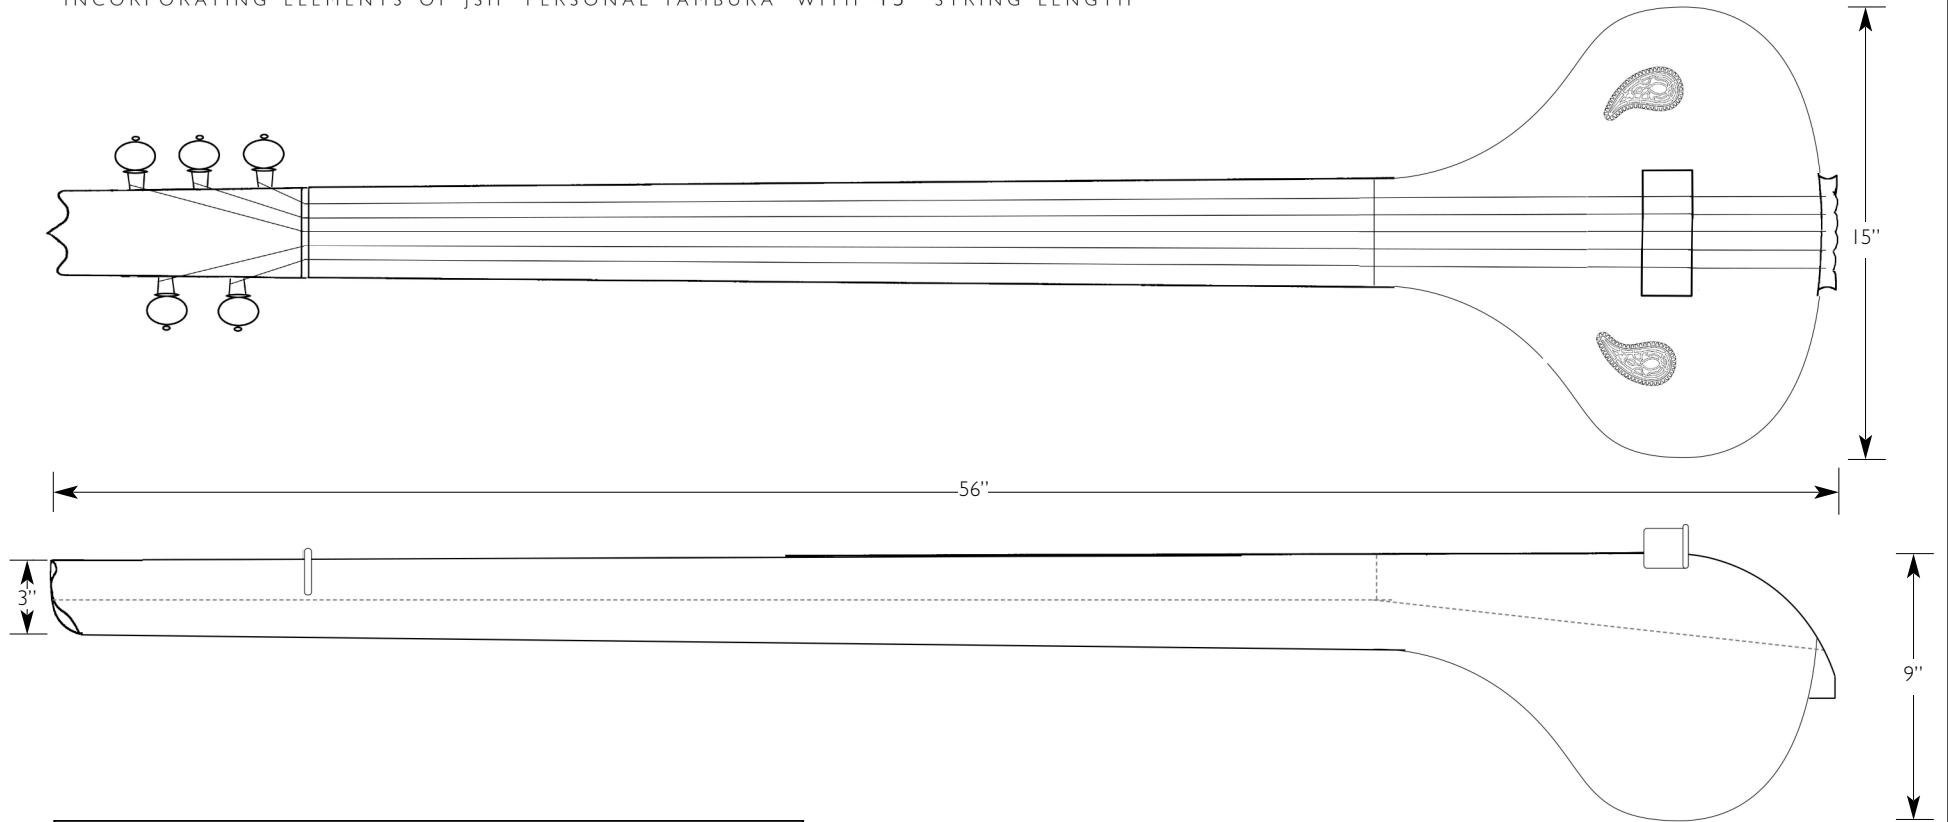

D H R U P A D T A M B U R A

©J. SCOTT HACKLEMAN • MUSICAL INSTRUMENT MAKER
INCORPORATING ELEMENTS OF JSH 'PERSONAL TAMBURA' WITH 43" STRING LENGTH

Dimensions:

- length 56"
- width 15"
- height 9"

Description:

- quarter-sawn western red-cedar
- edge-grain rock-maple bridge, nut & tail-piece
- choice of 4, 5 or 6-string configuration
- ebony cello friction pegs or optional pegghead® planetary tuners
- paisley sound-holes